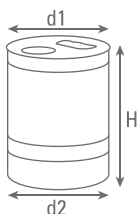

**Diameter 240 mm.
Fixed lid, Conical.**

Folding handle.
Different types of plugs in \varnothing 57 mm.
Stackable containers with each other.
Printed outside and lacquered inside as option.
Container also destined for food products.
Homologated.

PART NUMBER	NOMINAL CAPACITY	MAXIMUM CAPACITY	TOP DIAMETER d1 (mm.)	BOTTOM DIAMETER d2 (mm.)	HEIGHT H (mm.)
E2406FTT	6.000	6.300	240	230	170
E2408FTT	8.000	8.500	240	230	220
E2410FTT	10.000	11.000	240	230	272
E24012,5FTT	12.500	12.900	240	230	317
E24015FTT	15.000	15.700	240	230	377