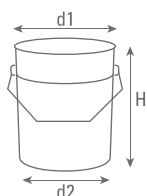

**Diameter 292 mm.
With metal clamp.**

Container able to fully empty.
Conical container.
Stackable containers with each other.
Printed outside and lacquered inside as option.
Cap already installed as an option.
Homologated.

PART NUMBER	NOMINAL CAPACITY	MAXIMUM CAPACITY	TOP DIAMETER d1 (mm.)	BOTTOM DIAMETER d2 (mm.)	HEIGHT H (mm.)
E29210MTB	10.000	11.150	292	279	202
E29212,5MTB	12.500	13.350	292	279	239
E29215MPB	15.000	15.900	292	279	278
E29216,5MTB	16.500	17.230	292	279	293
E29218MTB	18.000	19.250	292	279	323
E29221MTB	21.000	21.650	292	279	356
E29222MTB	22.000	22.750	292	279	379
E29225MTB	25.000	25.750	292	279	424
E29226MTB	26.000	26.750	292	279	442
E29227MTB	27.000	28.350	292	279	466