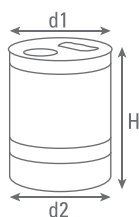

Diameter 290 mm. Fixed lid, Cylindrical.

Folding handle.
Different types of plugs in \varnothing 57 mm.
Stackable containers with each other.
Printed outside and lacquered inside as option.
Container also destined for food products.
Beads as an option (customizable quantities and positions).
Homologated.

PART NUMBER	NOMINAL CAPACITY	MAXIMUM CAPACITY	TOP DIAMETER d1 (mm.)	BOTTOM DIAMETER d2 (mm.)	HEIGHT H (mm.)
E29010FCT	10.000	10.700	290	284	200
E29012,5FCT	12.500	13.550	290	284	243
E29015FCT	15.000	15.700	290	284	268
E29016FCT	16.000	16.750	290	284	290
E29020FCT	20.000	21.200	290	284	357
E29025FCT	25.000	25.400	290	284	425
E29026FCT	26.000	26.740	290	284	440
E29028FCT	28.000	28.250	290	284	472